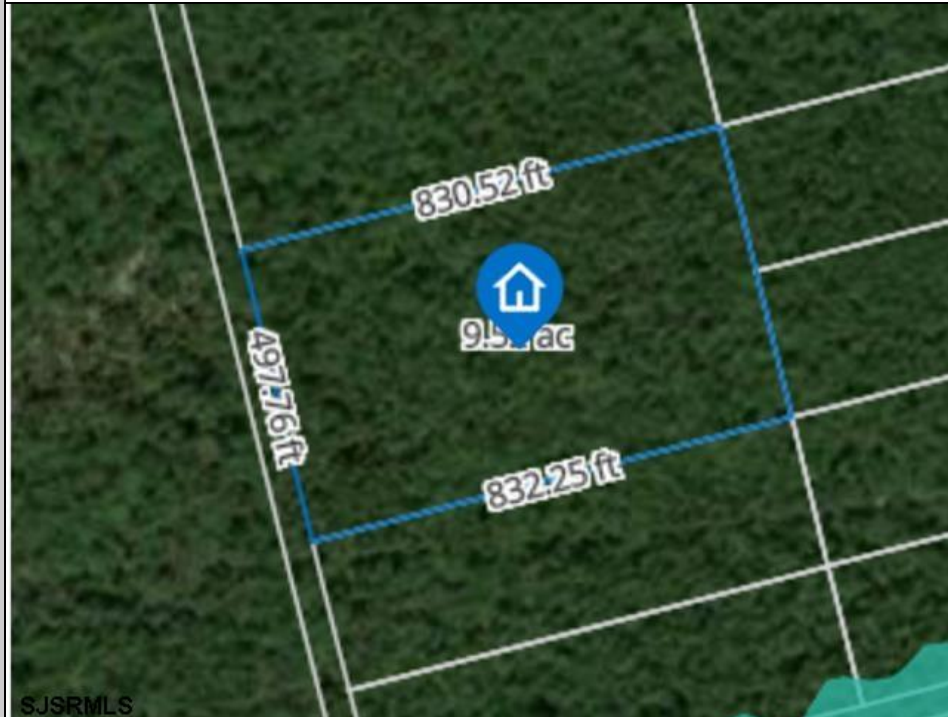

Berger Realty

Since 1928

Berger Realty, Inc.
3160 Asbury Avenue
Ocean City, NJ 08226
1-877-237-4371 / 609-399-0076
info@bergerrealty.com

Belmont
Hamilton Township, NJ 08330

Asking \$19,900.00

COMMENTS

****Prime 9.7 Acre Lot in Hamilton Township's Pineland Section!**** FA-70 zone. Own a slice of paradise. Don't miss out on the chance to own a piece of the coveted Pinelands. This property is located right near "Deep Run Stream, a tributary of Crosswicks Creek, which eventually flows into the Delaware River. The area surrounding Deep Run is known for its natural beauty and is part of the Pinelands region, characterized by its wooded areas, wetlands, and unique ecosystem.