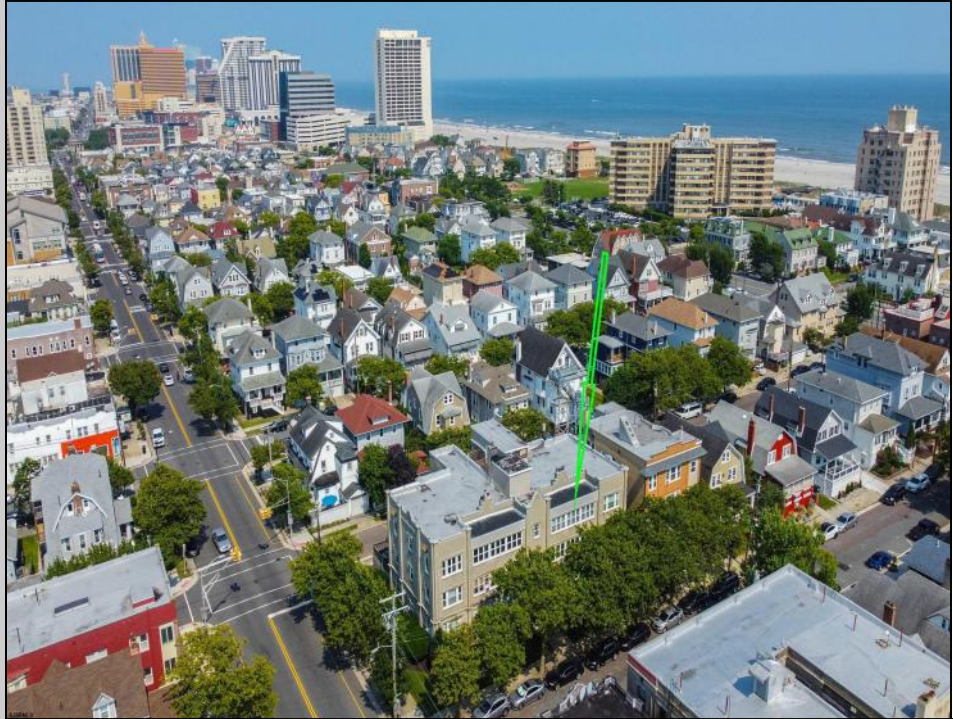

Berger Realty

Since 1928

Berger Realty, Inc.
 3160 Asbury Avenue
 Ocean City, NJ 08226
 1-877-237-4371 / 609-399-0076
 info@bergerrealty.com

1 Bartram
Atlantic City, NJ 08401

Asking \$484,000.00

COMMENTS

Welcome to 1 S Bartram, Lower Chelsea – Your Perfect Beachside Retreat! Imagine living just 2 blocks from the pristine beaches and vibrant boardwalk of Atlantic City! This stunning 3-bedroom, 2-bath home, located in the charming 1920's brick Stonehurst Condominium, offers over 1900 sq ft of elegant living space designed with your comfort and style in mind. Home Highlights: • Open-Style Floor Plan: Perfect for entertaining, the spacious layout seamlessly connects the living room and dining room, creating a welcoming atmosphere. • Large Living Room & Dining Room: Ample space for gatherings and cozy nights in. • Hardwood Floors Throughout: Adds a touch of timeless elegance to every room. • High Ceilings: Enhance the sense of space and airiness. • Sunroom: A bright, tranquil space to relax and soak up the natural light. • 2 Fireplaces (Must Be Converted to Gas): Warm up on chilly evenings in the cozy ambiance of your new home. To enjoy their warmth, the fireplaces need to be converted to gas. • Garage with Automatic Opener: Convenient and secure parking for your vehicle. Community Perks: • Low HOA Fees: Enjoy the benefits of a well-maintained community without the high costs. • Prime Location: Just a short stroll to the best North Beach Ventnor restaurants, a charming movie theater, Stockton College, and Atlantic City's free beaches. This home offers the ideal blend of luxury, convenience, and coastal living. Whether you're looking for a permanent residence or a vacation home, 1 S Bartram is the perfect choice to enjoy the best of Jersey Shore living. Contact us today to schedule your private tour and make this dream home yours!