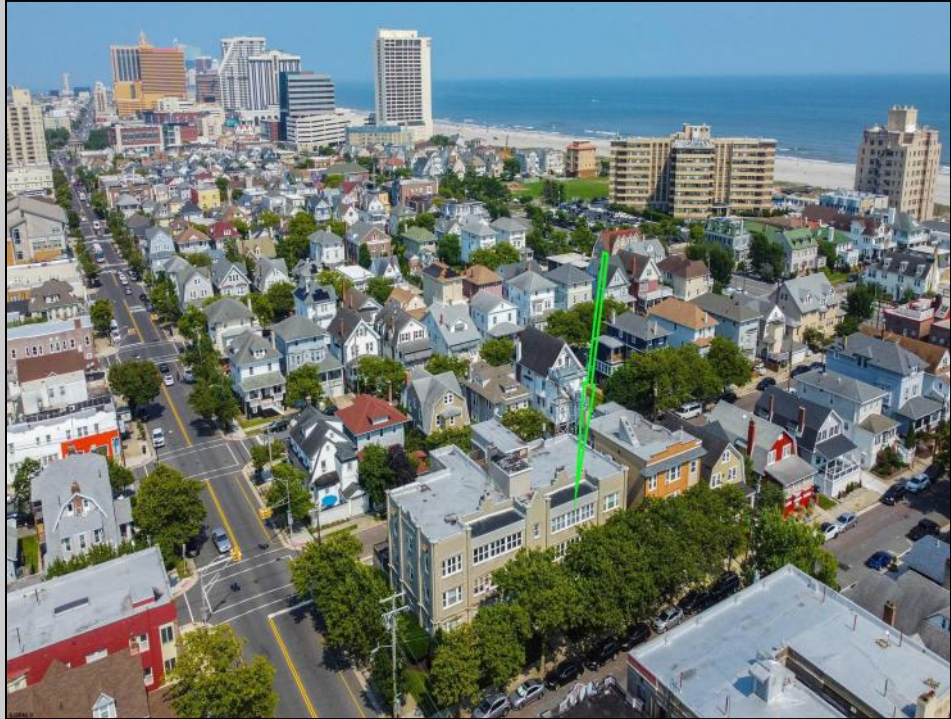

**1 Bartram  
 Atlantic City, NJ 08401**

**Asking \$484,000.00**

**COMMENTS**

Welcome to 1 S Bartram, Lower Chelsea – Your Perfect Beachside Retreat! Imagine living just 2 blocks from the pristine beaches and vibrant boardwalk of Atlantic City! This stunning 3-bedroom, 2-bath home, located in the charming 1920's brick Stonehurst Condominium, offers over 1900 sq ft of elegant living space designed with your comfort and style in mind. Home Highlights: • Open-Style Floor Plan: Perfect for entertaining, the spacious layout seamlessly connects the living room and dining room, creating a welcoming atmosphere. • Large Living Room & Dining Room: Ample space for gatherings and cozy nights in. • Hardwood Floors Throughout: Adds a touch of timeless elegance to every room. • High Ceilings: Enhance the sense of space and airiness. • Sunroom: A bright, tranquil space to relax and soak up the natural light. • 2 Fireplaces (Must Be Converted to Gas): Warm up on chilly evenings in the cozy ambiance of your new home. To enjoy their warmth, the fireplaces need to be converted to gas. • Garage with Automatic Opener: Convenient and secure parking for your vehicle. Community Perks: • Low HOA Fees: Enjoy the benefits of a well-maintained community without the high costs. • Prime Location: Just a short stroll to the best North Beach Ventnor restaurants, a charming movie theater, Stockton College, and Atlantic City's free beaches. This home offers the ideal blend of luxury, convenience, and coastal living. Whether you're looking for a permanent residence or a vacation home, 1 S Bartram is the perfect choice to enjoy the best of Jersey Shore living. Contact us today to schedule your private tour and make this dream home yours!