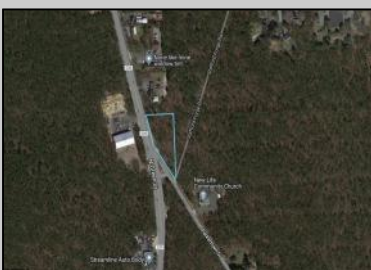

1415 Route 539
Little Egg Harbor Township, NJ 08087

Asking \$99,000.00

SJSRMLS

COMMENTS

+/- 1.8 Acres Zoned General Business. Irregular shaped lot with +/- 310' of frontage along N Green Street (Route 539) & 219' of frontage along Parkertown Drive. Great location in a growing market with new commercial construction in the immediate area. This property has tremendous visibility and access, located 1 Mile from Garden State Parkway. Call for marketing package and survey. No current approvals in place.