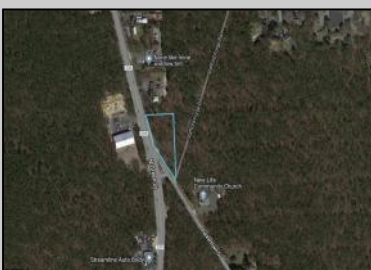

1415 Route 539  
Little Egg Harbor Township, NJ 08087

Asking \$99,000.00

SJSRMLS

### COMMENTS

+/- 1.8 Acres Zoned General Business. Irregular shaped lot with +/- 310' of frontage along N Green Street (Route 539) & 219' of frontage along Parkertown Drive. Great location in a growing market with new commercial construction in the immediate area. This property has tremendous visibility and access, located 1 Mile from Garden State Parkway. Call for marketing package and survey. No current approvals in place.