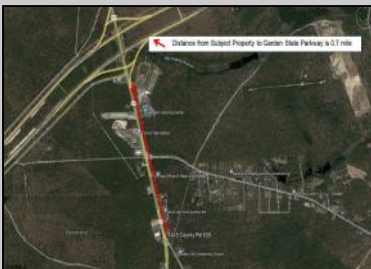

1415 Route 539
Little Egg Harbor Township, NJ 08087

Asking \$99,000.00

SJSRMLS

COMMENTS

+/- 1.18 Acres Zoned General Business. Irregular shaped lot with +/- 310' of frontage along N Green Street (Route 539) & 219' of frontage along Parkertown Drive. Great location in a growing market with new commercial construction in the immediate area. This property has tremendous visibility and access, located 1 Mile from Garden State Parkway. Call for marketing package and survey. No current approvals in place.