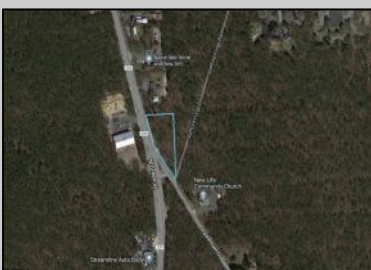

1415 Route 539
Little Egg Harbor Township, NJ 08087

Asking \$99,000.00

SJSRMLS

COMMENTS

+/- 1.18 Acres Zoned General Business. Irregular shaped lot with +/- 310' of frontage along N Green Street (Route 539) & 219' of frontage along Parkertown Drive. Great location in a growing market with new commercial construction in the immediate area. This property has tremendous visibility and access, located 1 Mile from Garden State Parkway. Call for marketing package and survey. No current approvals in place.