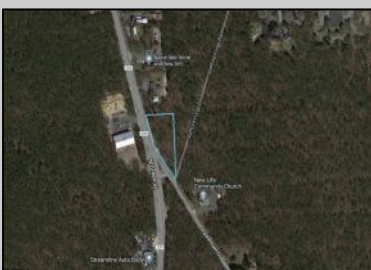

1415 Route 539  
Little Egg Harbor Township, NJ 08087

Asking \$99,000.00

SJSRMLS

### COMMENTS

+/- 1.18 Acres Zoned General Business. Irregular shaped lot with +/- 310' of frontage along N Green Street (Route 539) & 219' of frontage along Parkertown Drive. Great location in a growing market with new commercial construction in the immediate area. This property has tremendous visibility and access, located 1 Mile from Garden State Parkway. Call for marketing package and survey. No current approvals in place.