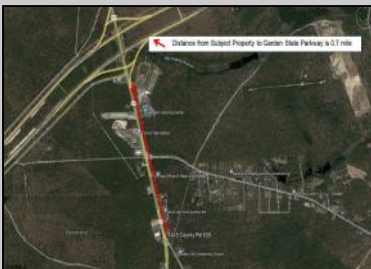

1415 Route 539  
Little Egg Harbor Township, NJ 08087

Asking \$99,000.00

SJSRMLS

### COMMENTS

+/- 1.18 Acres Zoned General Business. Irregular shaped lot with +/- 310' of frontage along N Green Street (Route 539) & 219' of frontage along Parkertown Drive. Great location in a growing market with new commercial construction in the immediate area. This property has tremendous visibility and access, located 1 Mile from Garden State Parkway. Call for marketing package and survey. No current approvals in place.