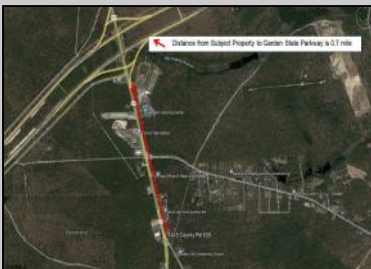

1415 Route 539
Little Egg Harbor Township, NJ 08087

Asking \$99,000.00

SJSRMLS

COMMENTS

+/- 1.8 Acres Zoned General Business. Irregular shaped lot with +/- 310' of frontage along N Green Street (Route 539) & 219' of frontage along Parkertown Drive. Great location in a growing market with new commercial construction in the immediate area. This property has tremendous visibility and access, located 1 Mile from Garden State Parkway. Call for marketing package and survey. No current approvals in place.