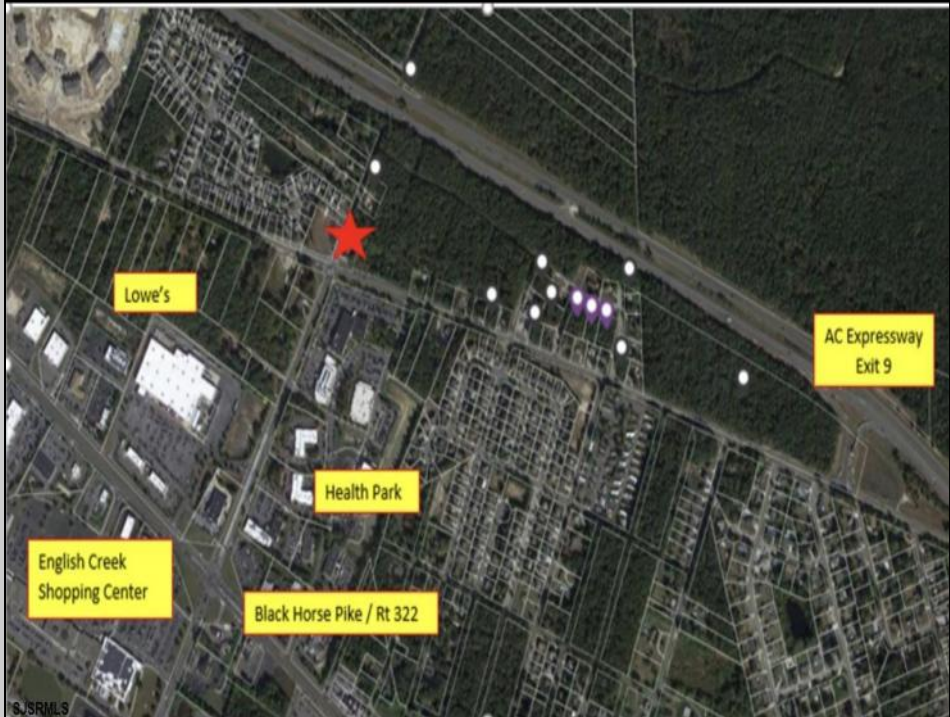

6220 Delilah
Egg Harbor Township, NJ 08234

Asking \$8,500,000.00

COMMENTS

Prime Land For Sale. Total 54+/- sf. Multiple lots makes up the 54+/- acres. Dual zoning. PO-1 and RG5. Prior approvals for 175 residential units. Near shopping hub of Atlantic County. Close to ShopRite, AtlantiCare Health Park and Life Center, AC Expressway, Walgreen's, Lowe's, many restaurants and convenience food.