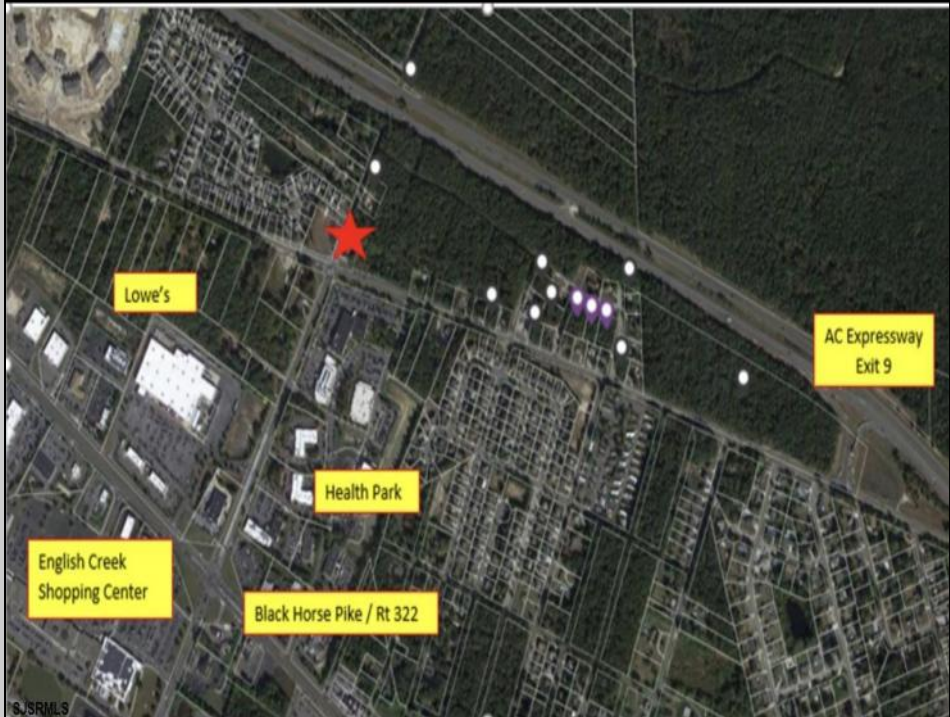

6220 Delilah  
Egg Harbor Township, NJ 08234

Asking \$8,500,000.00

S,SRMLS

### COMMENTS

Prime Land For Sale. Total 54+/- sf. Multiple lots makes up the 54+/- acres. Dual zoning. PO-1 and RG5. Prior approvals for 175 residential units. Near shopping hub of Atlantic County. Close to ShopRite, AtlantiCare Health Park and Life Center, AC Expressway, Walgreen's, Lowe's, many restaurants and convenience food.