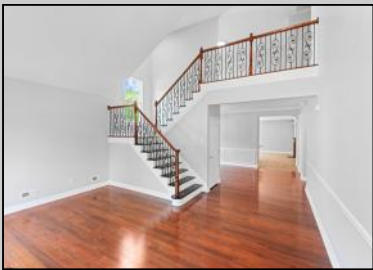

**210 Lily**  
**Egg Harbor Township, NJ 08234**

**Asking \$529,000.00**

**COMMENTS**

LOVELY ON LILY!! One of the largest models in the community situated on a large corner lot this 3 Bedroom, 2.5 bath beauty is full of natural light showcasing the new flooring and fresh paint. The dining room with crown molding, a chair rail and wainscoting is perfect for holidays for the whole family. The first floor Master Bedroom features recessed lighting, a tray ceiling, a beautiful en-suite with soaking tub, a stand up shower and a large walk in closet. The kitchen has 42" cabinets, a center island, recessed lighting, granite counter tops and brand new SS appliances which opens to the family room with a gas fireplace and built ins. The sliding doors lead to your back patio with retractable awning to keep calm on those lazy summer nights. The second floor has it's own private living area, along with an additional good sized bedroom and full bath. Another perfect separate area for guests or adult children. Clean and move in ready with a fast closing possible, it's time to make your appointment today!!