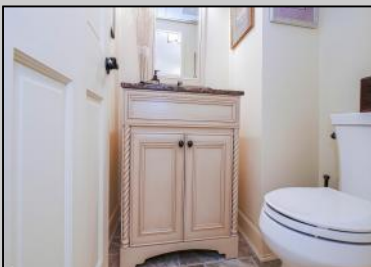

**100 Berkley
 Lower Chelsea, NJ 08401**

Asking \$499,000.00

COMMENTS

Oceanfront Living at Its Finest!** Welcome to your dream home in the prestigious Berkley Condominium community! This stunning 1 bedroom, 1 ½ bath unit has been meticulously updated to offer the perfect blend of modern luxury and coastal charm. As you step into this bright and cheerful unit, you'll be immediately captivated by the open layout, featuring elegant granite countertops and sleek tile floors. The spacious living area flows seamlessly, making it ideal for both relaxing and entertaining. One of the standout features of this unit is the breathtaking ocean view and the iconic Atlantic City skyline, visible from both the living area and the private terrace. Whether it's the serene morning sunrise or the dazzling city lights at night, you'll have a front-row seat to some of the most beautiful views imaginable. The Berkley Condo community offers an array of top-notch amenities to enhance your lifestyle. Take a dip in the sparkling pool, stay fit in the well-equipped gym, or unwind in the beautifully appointed common rooms. The condo fee conveniently includes parking, cable, and a storage unit, ensuring you have everything you need for comfortable living. Don't miss this opportunity to own a piece of paradise. Schedule a viewing today and experience the best of oceanfront living!

PROPERTY DETAILS

ParkingGarage	OtherRooms	InteriorFeatures	Heating
None	Dining Area	Kitchen Center Island	Electric
		Master Bath	Heat Pump

Sewer
 Public Sewer
 Call for Donna Brown

Berger Realty Inc
 3160 Asbury Avenue, Ocean City
 Call: 609-399-0076
 Email to: dmb@bergerrealty.com