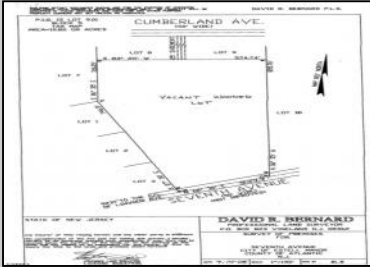

#### COMMENTS

Build your dream home on this 10.82 acres in Estell Manor, that already has a Pinelands Certificate of filing! Owner to access the property via 25' easement between 113 and 115 Cumberland Avenue (see survey). 7th avenue is an unimproved road that runs along the south side of the parcel. The buyer is responsible for any due diligence. Property is being sold as-is.