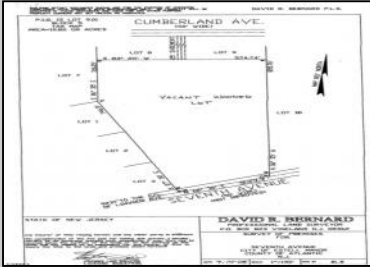

Berger Realty

Since 1928

Berger Realty, Inc
 1330 Bay Avenue
 Ocean City, NJ 08226
 609-391-1330/609-391-1300
 info@bergerrealty.com

113A Cumberland
 Estell Manor, NJ 08319

Asking \$125,000.00

COMMENTS

Build your dream home on this 10.82 acres in Estell Manor, that already has a Pinelands Certificate of filing! Owner to access the property via 25' easement between 113 and 115 Cumberland Avenue (see survey). 7th avenue is an unimproved road that runs along the south side of the parcel. The buyer is responsible for any due diligence. Property is being sold as-is.