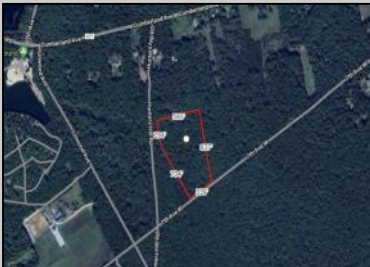

Berger Realty

Since 1928

Berger Realty, Inc
 1330 Bay Avenue
 Ocean City, NJ 08226
 609-391-1330/609-391-1300
 info@bergerrealty.com

113A Cumberland
 Estell Manor, NJ 08319

Asking \$125,000.00

COMMENTS

Build your dream home on this 10.82 acres in Estell Manor, that already has a Pinelands Certificate of filing! Owner to access the property via 25' easement between 113 and 115 Cumberland Avenue (see survey). 7th avenue is an unimproved road that runs along the south side of the parcel. The buyer is responsible for any due diligence. Property is being sold as-is.