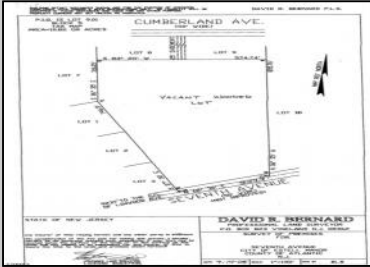

Berger Realty

Since 1928

Berger Realty, Inc
1330 Bay Avenue
Ocean City, NJ 08226
609-391-1330/609-391-1300
info@bergerrealty.com

113A Cumberland
Estell Manor, NJ 08319

Asking \$125,000.00

COMMENTS

Build your dream home on this 10.82 acres in Estell Manor, that already has a Pinelands Certificate of filing! Owner to access the property via 25' easement between 113 and 115 Cumberland Avenue (see survey). 7th avenue is an unimproved road that runs along the south side of the parcel. The buyer is responsible for any due diligence. Property is being sold as-is.