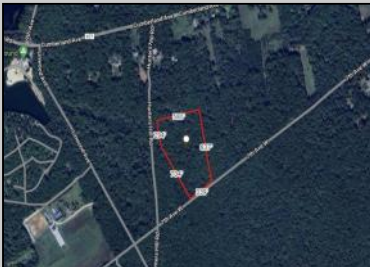

Berger Realty

Since 1928

Berger Realty, Inc
1330 Bay Avenue
Ocean City, NJ 08226
609-391-1330/609-391-1300
info@bergerrealty.com

113A Cumberland
Estell Manor, NJ 08319

Asking \$125,000.00

COMMENTS

Build your dream home on this 10.82 acres in Estell Manor, that already has a Pinelands Certificate of filing! Owner to access the property via 25' easement between 113 and 115 Cumberland Avenue (see survey). 7th avenue is an unimproved road that runs along the south side of the parcel. The buyer is responsible for any due diligence. Property is being sold as-is.