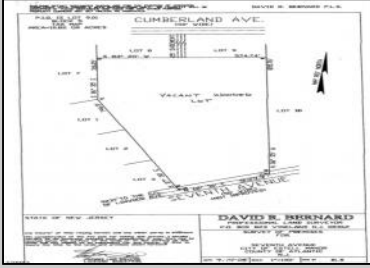

### COMMENTS

Build your dream home on this 10.82 acres in Estell Manor, that already has a Pinelands Certificate of filing! Owner to access the property via 25' easement between 113 and 115 Cumberland Avenue (see survey). 7th avenue is an unimproved road that runs along the south side of the parcel. The buyer is responsible for any due diligence. Property is being sold as-is.