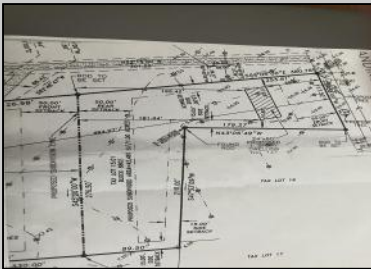

137 Jeffers Landing Egg Harbor Township, NJ 08234

Asking $80,000.00

SJSRMLS

COMMENTS

Beautiful location in Egg Harbor Twp. Just outside of Somers Point and only 10 minutes to Ocean City NJ. Property had prior approvals for a 1 story 24x60 dwelling and it also had septic approval. Natural gas and Well Water. New buyer would have to re-new the approvals. Enjoy your 1.00 lot in a beautiful area of EHT.

PROPERTY DETAILS