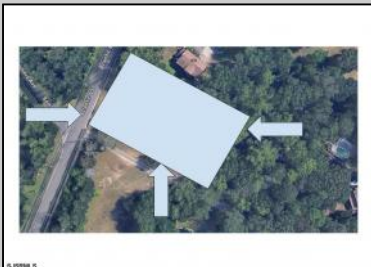

SJSRMLS

Google

COMMENTS

Beautiful location in Egg Harbor Twp. Just outside of Somers Point and only 10 minutes to Ocean City NJ. Property had prior approvals for a 1 story 24x60 dwelling and it also had septic approval. Natural gas and Well Water. New buyer would have to re-new the approvals. Enjoy your 1.00 lot in a beautiful area of EHT.

PROPERTY DETAILS