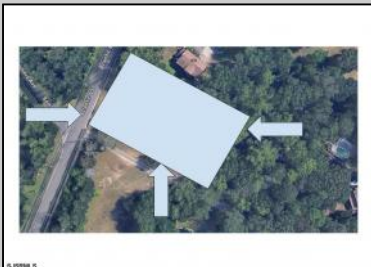

SJSRMLS

COMMENTS

Beautiful location in Egg Harbor Twp. Just outside of Somers Point and only 10 minutes to Ocean City NJ. Property had prior approvals for a 1 story 24x60 dwelling and it also had septic approval. Natural gas and Well Water. New buyer would have to re-new the approvals. Enjoy your 1.00 lot in a beautiful area of EHT.

PROPERTY DETAILS