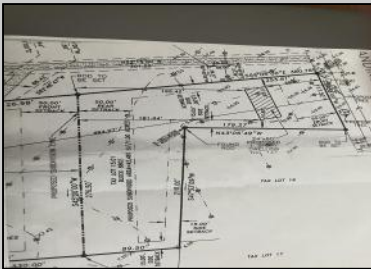

SJSRMLS

Google

COMMENTS

Beautiful location in Egg Harbor Twp. Just outside of Somers Point and only 10 minutes to Ocean City NJ. Property had prior approvals for a 1 story 24x60 dwelling and it also had septic approval. Natural gas and Well Water. New buyer would have to re-new the approvals. Enjoy your 1.00 lot in a beautiful area of EHT.

PROPERTY DETAILS