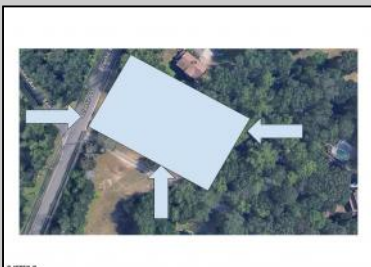

## 137 Jeffers Landing Egg Harbor Township, NJ 08234

Asking \$80,000.00

### COMMENTS

Beautiful location in Egg Harbor Twp. Just outside of Somers Point and only 10 minutes to Ocean City NJ. Property had prior approvals for a 1 story 24x60 dwelling and it also had septic approval. Natural gas and Well Water. New buyer would have to re-new the approvals. Enjoy your 1.00 lot in a beautiful area of EHT.