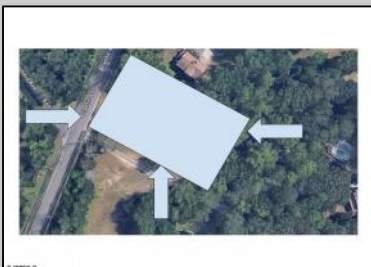

SJSRMLS

Google

COMMENTS

Beautiful location in Egg Harbor Twp. Just outside of Somers Point and only 10 minutes to Ocean City NJ. Property had prior approvals for a 1 story 24x60 dwelling and it also had septic approval. Natural gas and Well Water. New buyer would have to re-new the approvals. Enjoy your 1.00 lot in a beautiful area of EHT.

PROPERTY DETAILS