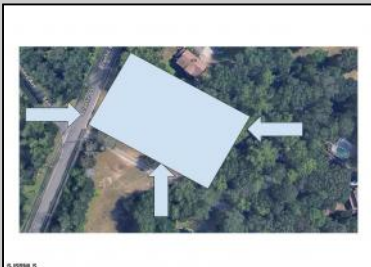

137 Jeffers Landing Egg Harbor Township, NJ 08234

Asking $80,000.00

SJSRMLS

Google

COMMENTS

Beautiful location in Egg Harbor Twp. Just outside of Somers Point and only 10 minutes to Ocean City NJ. Property had prior approvals for a 1 story 24x60 dwelling and it also had septic approval. Natural gas and Well Water. New buyer would have to re-new the approvals. Enjoy your 1.00 lot in a beautiful area of EHT.

PROPERTY DETAILS