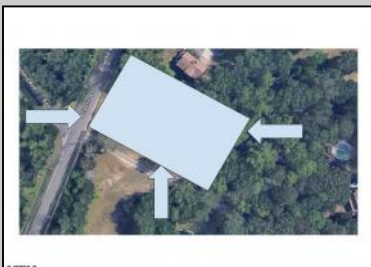

SJSRMLS

Google

COMMENTS

Beautiful location in Egg Harbor Twp. Just outside of Somers Point and only 10 minutes to Ocean City NJ. Property had prior approvals for a 1 story 24x60 dwelling and it also had septic approval. Natural gas and Well Water. New buyer would have to re-new the approvals. Enjoy your 1.00 lot in a beautiful area of EHT.

PROPERTY DETAILS

Ask for Louis Paone
Berger Realty Inc
1330 Bay Avenue, Ocean City
Call: 609-391-1330
Email to: lsp@bergerrealty.com