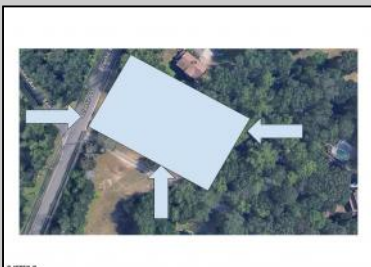

137 Jeffers Landing Egg Harbor Township, NJ 08234

Asking $80,000.00

SJSRMLS

Google

COMMENTS

Beautiful location in Egg Harbor Twp. Just outside of Somers Point and only 10 minutes to Ocean City NJ. Property had prior approvals for a 1 story 24x60 dwelling and it also had septic approval. Natural gas and Well Water. New buyer would have to re-new the approvals. Enjoy your 1.00 lot in a beautiful area of EHT.

PROPERTY DETAILS