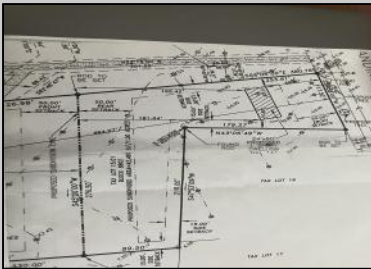

SJSRMLS

Google

COMMENTS

Beautiful location in Egg Harbor Twp. Just outside of Somers Point and only 10 minutes to Ocean City NJ. Property had prior approvals for a 1 story 24x60 dwelling and it also had septic approval. Natural gas and Well Water. New buyer would have to re-new the approvals. Enjoy your 1.00 lot in a beautiful area of EHT.

PROPERTY DETAILS

Ask for John McElhiney
Berger Realty Inc
1330 Bay Avenue, Ocean City
Call: 609-391-1330
Email to: jjm@bergerrealty.com