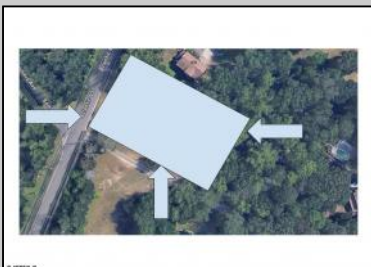

137 Jeffers Landing Egg Harbor Township, NJ 08234

Asking \$80,000.00

COMMENTS

Beautiful location in Egg Harbor Twp. Just outside of Somers Point and only 10 minutes to Ocean City NJ. Property had prior approvals for a 1 story 24x60 dwelling and it also had septic approval. Natural gas and Well Water. New buyer would have to re-new the approvals. Enjoy your 1.00 lot in a beautiful area of EHT.