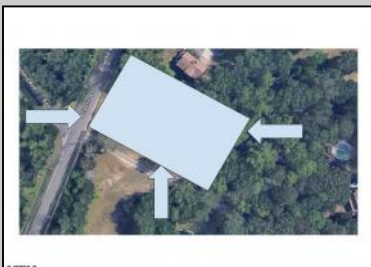

SJSRMLS

COMMENTS

Beautiful location in Egg Harbor Twp. Just outside of Somers Point and only 10 minutes to Ocean City NJ. Property had prior approvals for a 1 story 24x60 dwelling and it also had septic approval. Natural gas and Well Water. New buyer would have to re-new the approvals. Enjoy your 1.00 lot in a beautiful area of EHT.

PROPERTY DETAILS