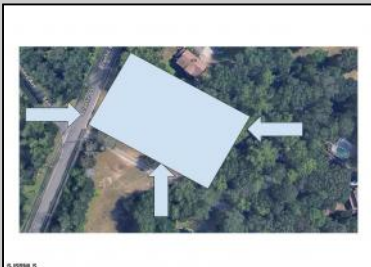

137 Jeffers Landing Egg Harbor Township, NJ 08234

Asking $80,000.00

SJSRMLS

COMMENTS

Beautiful location in Egg Harbor Twp. Just outside of Somers Point and only 10 minutes to Ocean City NJ. Property had prior approvals for a 1 story 24x60 dwelling and it also had septic approval. Natural gas and Well Water. New buyer would have to re-new the approvals. Enjoy your 1.00 lot in a beautiful area of EHT.

PROPERTY DETAILS