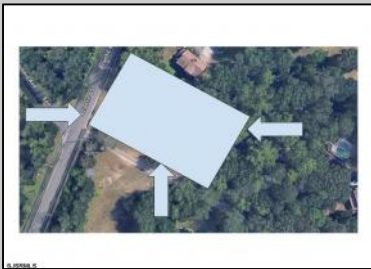

SJSRMLS

Google

COMMENTS

Beautiful location in Egg Harbor Twp. Just outside of Somers Point and only 10 minutes to Ocean City NJ. Property had prior approvals for a 1 story 24x60 dwelling and it also had septic approval. Natural gas and Well Water. New buyer would have to re-new the approvals. Enjoy your 1.00 lot in a beautiful area of EHT.

PROPERTY DETAILS