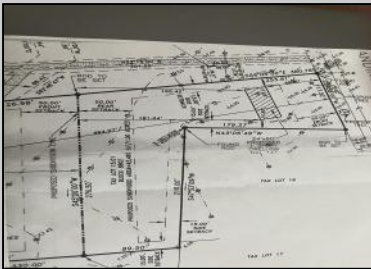

137 Jeffers Landing Egg Harbor Township, NJ 08234

Asking $80,000.00

SJSRMLS

Google

COMMENTS

Beautiful location in Egg Harbor Twp. Just outside of Somers Point and only 10 minutes to Ocean City NJ. Property had prior approvals for a 1 story 24x60 dwelling and it also had septic approval. Natural gas and Well Water. New buyer would have to re-new the approvals. Enjoy your 1.00 lot in a beautiful area of EHT.

PROPERTY DETAILS