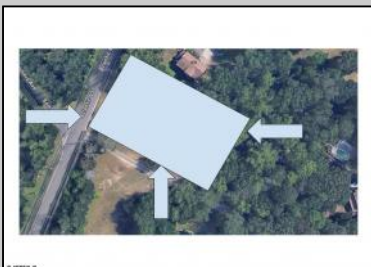

137 Jeffers Landing Egg Harbor Township, NJ 08234

Asking $80,000.00

SJSRMLS

COMMENTS

Beautiful location in Egg Harbor Twp. Just outside of Somers Point and only 10 minutes to Ocean City NJ. Property had prior approvals for a 1 story 24x60 dwelling and it also had septic approval. Natural gas and Well Water. New buyer would have to re-new the approvals. Enjoy your 1.00 lot in a beautiful area of EHT.

PROPERTY DETAILS