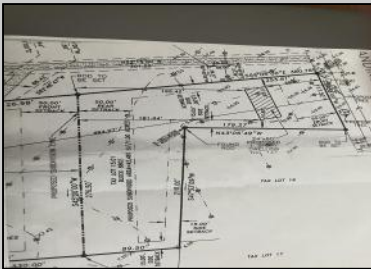

SJSRMLS

Google

COMMENTS

Beautiful location in Egg Harbor Twp. Just outside of Somers Point and only 10 minutes to Ocean City NJ. Property had prior approvals for a 1 story 24x60 dwelling and it also had septic approval. Natural gas and Well Water. New buyer would have to re-new the approvals. Enjoy your 1.00 lot in a beautiful area of EHT.

PROPERTY DETAILS

SALE