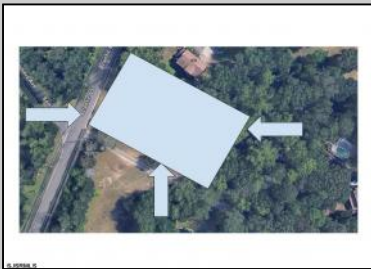

SJSRMLS

COMMENTS

Beautiful location in Egg Harbor Twp. Just outside of Somers Point and only 10 minutes to Ocean City NJ. Property had prior approvals for a 1 story 24x60 dwelling and it also had septic approval. Natural gas and Well Water. New buyer would have to re-new the approvals. Enjoy your 1.00 lot in a beautiful area of EHT.

PROPERTY DETAILS