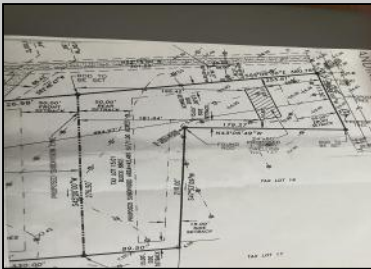

SJSRMLS

COMMENTS

Beautiful location in Egg Harbor Twp. Just outside of Somers Point and only 10 minutes to Ocean City NJ. Property had prior approvals for a 1 story 24x60 dwelling and it also had septic approval. Natural gas and Well Water. New buyer would have to re-new the approvals. Enjoy your 1.00 lot in a beautiful area of EHT.

PROPERTY DETAILS