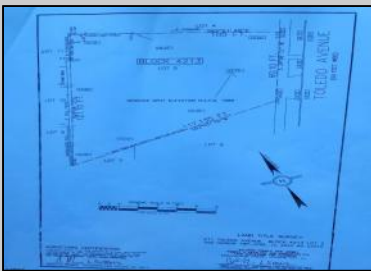

Berger Realty

Since 1928

Berger Realty, Inc.
3160 Asbury Avenue
Ocean City, NJ 08226
1-877-237-4371 / 609-399-0076
info@bergerrealty.com

211 Toledo
West Atlantic City, NJ 08232

Asking $225,000.00

COMMENTS

Beautiful large buildable lot just waiting to be yours....60 x 121. Check the photos for survey

PROPERTY DETAILS