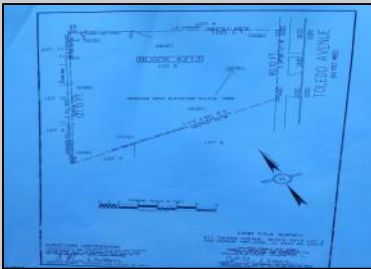

COMMENTS

Beautiful large buildable lot just waiting to be yours....60 x 121. Check the photos for survey

PROPERTY DETAILS