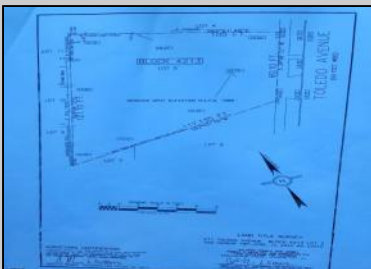

COMMENTS

Beautiful large buildable lot just waiting to be yours....60 x 121. Check the photos for survey

PROPERTY DETAILS