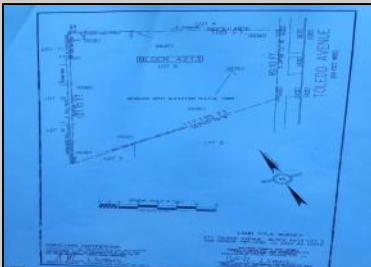

COMMENTS

Beautiful large buildable lot just waiting to be yours....60 x 121. Check the photos for survey

PROPERTY DETAILS