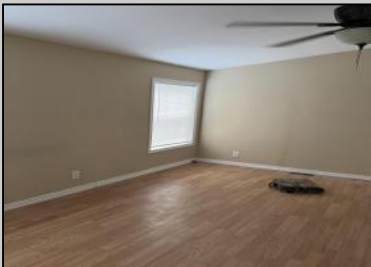

213 Abbey Road
 Egg Harbor Township, NJ 08234

Asking \$82,000.00

COMMENTS

There are plenty of mobile homes but none are the same. Welcome to this 2 bedroom 2 bath located in Atlantic Gardens mobile park. It's move- in ready with updates; new steps leading to the home and new appliances as well. The seller recently replaced the dishwasher and the kitchen appliances are all stainless steel. One of the bathrooms has a complete brand new vanity counter top and both bathrooms have newer facet heads. Come check out wood like vinyl floors and recess lights in the eating and sit in area. Storm doors are new and there is a great area for a washing machine and dryer. The shed roof was replaced a year ago and the roof on the home was replaced as well and has about another 10 years. The master bathroom has plenty of closet place that was added by the seller. Great location for this affordable unit. Minutes from WaWa's and shopping. Just hop on the Atlantic Expy and be in Atlantic City in less than 20 minutes. Schedule your showing today!