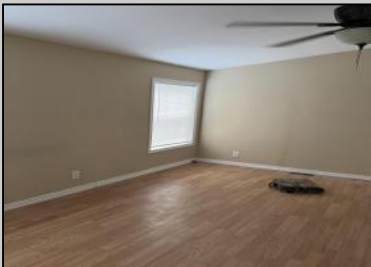

213 Abbey Road  
 Egg Harbor Township, NJ 08234

Asking \$82,000.00

**COMMENTS**

There are plenty of mobile homes but none are the same. Welcome to this 2 bedroom 2 bath located in Atlantic Gardens mobile park. It's move- in ready with updates; new steps leading to the home and new appliances as well. The seller recently replaced the dishwasher and the kitchen appliances are all stainless steel. One of the bathrooms has a complete brand new vanity counter top and both bathrooms have newer facet heads. Come check out wood like vinyl floors and recess lights in the eating and sit in area. Storm doors are new and there is a great area for a washing machine and dryer. The shed roof was replaced a year ago and the roof on the home was replaced as well and has about another 10 years. The master bathroom has plenty of closet place that was added by the seller. Great location for this affordable unit. Minutes from WaWa's and shopping. Just hop on the Atlantic Expy and be in Atlantic City in less than 20 minutes. Schedule your showing today!