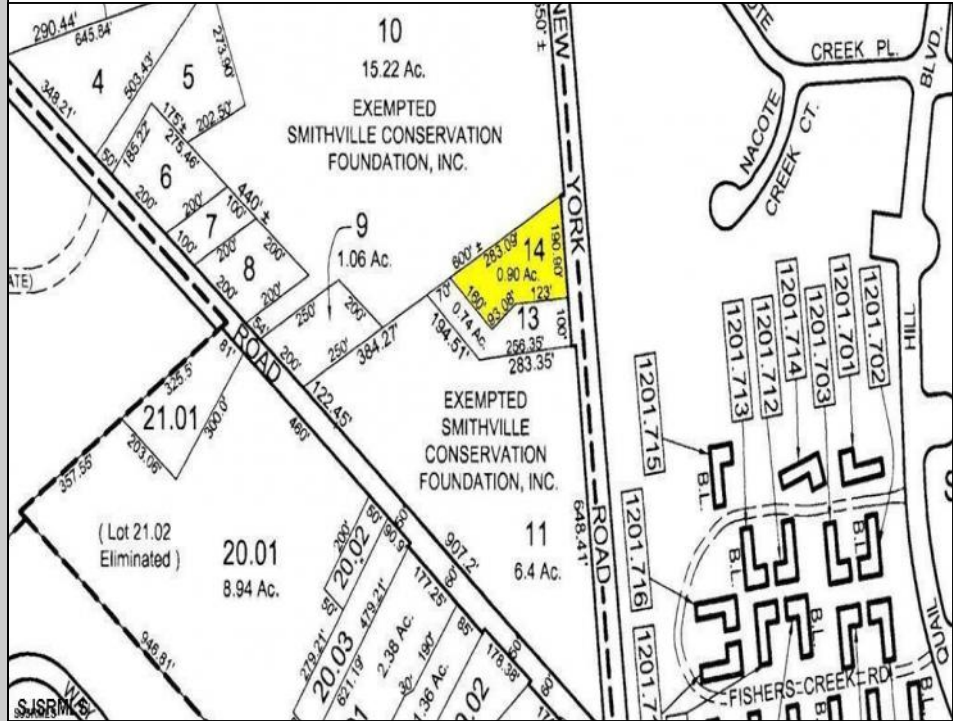

35 New York
Galloway Township, NJ 08205

Asking \$145,000.00

COMMENTS

Nearly an acre of secluded wooded and privately set just two minutes away from Historic Smithville.

PROPERTY DETAILS

Ask for Margaret M. Kurz
Berger Realty Inc
1330 Bay Avenue, Ocean City
Call: 609-391-1330
Email to: mmk@bergerrealty.com