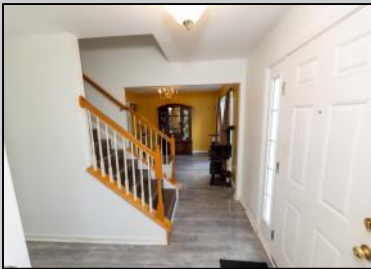

### COMMENTS

**\*\*FINISHED BASEMENT\*\*TREX DECK\*\*DECK AWNING\*\*LOT SIZE 100X135\*\*GRANITE COUNTER\*\*UPDATED BATHROOMS\*\*SHOWER TOWER\*\*LAMINATED FLOOR THROUGH OUT\*\*NEWER HOT WATER HEATER\*\*CEILING FANS\*\*SOD AND SPRINKLER IN THE FRONT\*\*CONCRETE DRIVEWAY\*\*Welcome to 205 Harvard Rd! This beautifully maintained home offers the perfect blend of comfort and style. Featuring four spacious bedrooms and 2.5 modern bathrooms, this home is designed to meet all your needs. The interior boasts laminate flooring throughout, providing a seamless and elegant look. Updated bathrooms add a touch of luxury, and the master suite includes a walk-in closet for ample storage. The kitchen is a chef's delight, featuring stunning granite countertops. Enjoy a spa-like experience with the state-of-the-art shower tower, ensuring a great shower experience every time. The finished basement offers additional living space, perfect for a home office, gym, or entertainment area. Step outside to your own private oasis. The Trex deck with an awning is perfect for outdoor dining and relaxation. The newly installed above-ground pool, in as-is condition, is ideal for summer fun and cooling off on hot days. Additional features include a one-year home warranty for peace of mind and leased solar panels for energy efficiency. This home is conveniently located close to shopping, the FAA Tech Center, and a variety of restaurants, making it an ideal place to live.**