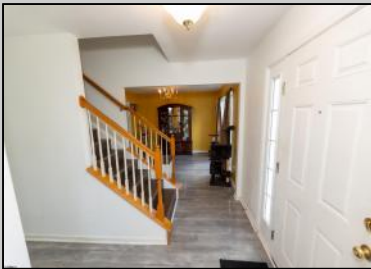

205 Harvard  
 Egg Harbor Township, NJ 08234

Asking \$449,900.00

**COMMENTS**

**\*\*FINISHED BASEMENT\*\*TREX DECK\*\*DECK AWNING\*\*LOT SIZE 100X135\*\*GRANITE COUNTER\*\*UPDATED BATHROOMS\*\*SHOWER TOWER\*\*LAMINATED FLOOR THROUGH OUT\*\*NEWER HOT WATER HEATER\*\*CEILING FANS\*\*SOD AND SPRINKLER IN THE FRONT\*\*CONCRETE DRIVEWAY\*\*Welcome to 205 Harvard Rd! This beautifully maintained home offers the perfect blend of comfort and style. Featuring four spacious bedrooms and 2.5 modern bathrooms, this home is designed to meet all your needs. The interior boasts laminate flooring throughout, providing a seamless and elegant look. Updated bathrooms add a touch of luxury, and the master suite includes a walk-in closet for ample storage. The kitchen is a chef's delight, featuring stunning granite countertops. Enjoy a spa-like experience with the state-of-the-art shower tower, ensuring a great shower experience every time. The finished basement offers additional living space, perfect for a home office, gym, or entertainment area. Step outside to your own private oasis. The Trex deck with an awning is perfect for outdoor dining and relaxation. The newly installed above-ground pool, in as-is condition, is ideal for summer fun and cooling off on hot days. Additional features include a one-year home warranty for peace of mind and leased solar panels for energy efficiency. This home is conveniently located close to shopping, the FAA Tech Center, and a variety of restaurants, making it an ideal place to live.**

**PROPERTY DETAILS**

Exterior Vinyl	Outside Features Deck Pool-Above Ground Sprinkler	Parking/Garage Attached Garage One and Half Car	Other Rooms Dining Room
	Appliances Included Dishwasher Dryer Refrigerator Washer	Basement 6 Ft. or More Head Room Inside Entrance	
Ceiling Fan(s) Central	Hot Water Gas	Water Public	Sewer Public Sewer