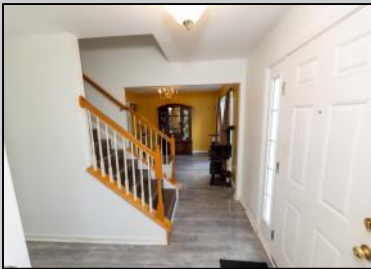

205 Harvard  
 Egg Harbor Township, NJ 08234

Asking \$449,900.00

**COMMENTS**

**\*\*FINISHED BASEMENT\*\*TREX DECK\*\*DECK AWNING\*\*LOT SIZE 100X135\*\*GRANITE COUNTER\*\*UPDATED BATHROOMS\*\*SHOWER TOWER\*\*LAMINATED FLOOR THROUGH OUT\*\*NEWER HOT WATER HEATER\*\*CEILING FANS\*\*SOD AND SPRINKLER IN THE FRONT\*\*CONCRETE DRIVEWAY\*\*Welcome to 205 Harvard Rd! This beautifully maintained home offers the perfect blend of comfort and style. Featuring four spacious bedrooms and 2.5 modern bathrooms, this home is designed to meet all your needs. The interior boasts laminate flooring throughout, providing a seamless and elegant look. Updated bathrooms add a touch of luxury, and the master suite includes a walk-in closet for ample storage. The kitchen is a chef's delight, featuring stunning granite countertops. Enjoy a spa-like experience with the state-of-the-art shower tower, ensuring a great shower experience every time. The finished basement offers additional living space, perfect for a home office, gym, or entertainment area. Step outside to your own private oasis. The Trex deck with an awning is perfect for outdoor dining and relaxation. The newly installed above-ground pool, in as-is condition, is ideal for summer fun and cooling off on hot days. Additional features include a one-year home warranty for peace of mind and leased solar panels for energy efficiency. This home is conveniently located close to shopping, the FAA Tech Center, and a variety of restaurants, making it an ideal place to live.**

**PROPERTY DETAILS**

Exterior Vinyl	Outside Features Deck Pool-Above Ground Sprinkler System	Parking/Garage Attached Garage One and Half Car	Other Rooms Dining Room
 Ask for Lani Berger Realty Inc 3160 Asbury Avenue, Ocean City Call: 609-399-0076 Email to: luc@bergerrealty.com	Appliances Included Dishwasher Dryer Refrigerator Washer	Basement 6 Ft. or More Headroom Garage Inside Entrance	 Sewer Public Sewer
	Ceiling Fan(s) Central	Hot Water Gas	Water Public