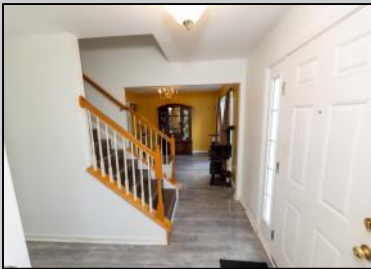

205 Harvard
 Egg Harbor Township, NJ 08234

Asking \$449,900.00

COMMENTS

****FINISHED BASEMENT**TREX DECK**DECK AWNING**LOT SIZE 100X135**GRANITE COUNTER**UPDATED BATHROOMS**SHOWER TOWER**LAMINATED FLOOR THROUGH OUT**NEWER HOT WATER HEATER**CEILING FANS**SOD AND SPRINKLER IN THE FRONT**CONCRETE DRIVEWAY**Welcome to 205 Harvard Rd! This beautifully maintained home offers the perfect blend of comfort and style. Featuring four spacious bedrooms and 2.5 modern bathrooms, this home is designed to meet all your needs. The interior boasts laminate flooring throughout, providing a seamless and elegant look. Updated bathrooms add a touch of luxury, and the master suite includes a walk-in closet for ample storage. The kitchen is a chef's delight, featuring stunning granite countertops. Enjoy a spa-like experience with the state-of-the-art shower tower, ensuring a great shower experience every time. The finished basement offers additional living space, perfect for a home office, gym, or entertainment area. Step outside to your own private oasis. The Trex deck with an awning is perfect for outdoor dining and relaxation. The newly installed above-ground pool, in as-is condition, is ideal for summer fun and cooling off on hot days. Additional features include a one-year home warranty for peace of mind and leased solar panels for energy efficiency. This home is conveniently located close to shopping, the FAA Tech Center, and a variety of restaurants, making it an ideal place to live.**

PROPERTY DETAILS

Exterior Vinyl	Outside Features Deck Pool-Above Ground Sprinkler System	Parking/Garage Attached Garage One and Half Car	Other Rooms Dining Room
	Appliances Included Dishwasher Dryer Refrigerator Washer	Basement 6 Ft. or More Headroom Finished Inside Entrance	
Ceiling Fan(s) Central	Hot Water Gas	Water Public	Sewer Public Sewer