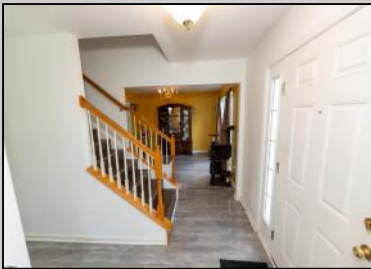

### COMMENTS

**\*\*FINISHED BASEMENT\*\*TREX DECK\*\*DECK AWNING\*\*LOT SIZE 100X135\*\*GRANITE COUNTER\*\*UPDATED BATHROOMS\*\*SHOWER TOWER\*\*LAMINATED FLOOR THROUGH OUT\*\*NEWER HOT WATER HEATER\*\*CEILING FANS\*\*SOD AND SPRINKLER IN THE FRONT\*\*CONCRETE DRIVEWAY\*\*Welcome to 205 Harvard Rd! This beautifully maintained home offers the perfect blend of comfort and style. Featuring four spacious bedrooms and 2.5 modern bathrooms, this home is designed to meet all your needs. The interior boasts laminate flooring throughout, providing a seamless and elegant look. Updated bathrooms add a touch of luxury, and the master suite includes a walk-in closet for ample storage. The kitchen is a chef's delight, featuring stunning granite countertops. Enjoy a spa-like experience with the state-of-the-art shower tower, ensuring a great shower experience every time. The finished basement offers additional living space, perfect for a home office, gym, or entertainment area. Step outside to your own private oasis. The Trex deck with an awning is perfect for outdoor dining and relaxation. The newly installed above-ground pool, in as-is condition, is ideal for summer fun and cooling off on hot days. Additional features include a one-year home warranty for peace of mind and leased solar panels for energy efficiency. This home is conveniently located close to shopping, the FAA Tech Center, and a variety of restaurants, making it an ideal place to live.**

### PROPERTY DETAILS

Exterior Vinyl	Outside Features Deck Pool-Above Ground Sprinkler System	Parking/Garage Attached Garage One and Half Car	Other Rooms Dining Room
 Ask for Carol Lelli Berger Realty Inc 109 E 55th St., Ocean City Call: 609-399-4211 Email: cll@bergerrealty.com	Appliances Included Dishwasher Dryer Refrigerator Washer	Basement 6 Ft. or More Headroom 1 Room Inside Entrance	 Sewer Public Sewer
	Ceiling Fan(s) Central	Hot Water Gas	Water Public