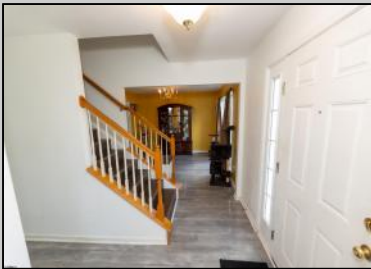

205 Harvard  
 Egg Harbor Township, NJ 08234

Asking \$449,900.00

**COMMENTS**

**\*\*FINISHED BASEMENT\*\*TREX DECK\*\*DECK AWNING\*\*LOT SIZE 100X135\*\*GRANITE COUNTER\*\*UPDATED BATHROOMS\*\*SHOWER TOWER\*\*LAMINATED FLOOR THROUGH OUT\*\*NEWER HOT WATER HEATER\*\*CEILING FANS\*\*SOD AND SPRINKLER IN THE FRONT\*\*CONCRETE DRIVEWAY\*\*Welcome to 205 Harvard Rd! This beautifully maintained home offers the perfect blend of comfort and style. Featuring four spacious bedrooms and 2.5 modern bathrooms, this home is designed to meet all your needs. The interior boasts laminate flooring throughout, providing a seamless and elegant look. Updated bathrooms add a touch of luxury, and the master suite includes a walk-in closet for ample storage. The kitchen is a chef's delight, featuring stunning granite countertops. Enjoy a spa-like experience with the state-of-the-art shower tower, ensuring a great shower experience every time. The finished basement offers additional living space, perfect for a home office, gym, or entertainment area. Step outside to your own private oasis. The Trex deck with an awning is perfect for outdoor dining and relaxation. The newly installed above-ground pool, in as-is condition, is ideal for summer fun and cooling off on hot days. Additional features include a one-year home warranty for peace of mind and leased solar panels for energy efficiency. This home is conveniently located close to shopping, the FAA Tech Center, and a variety of restaurants, making it an ideal place to live.**

**PROPERTY DETAILS**

Exterior Vinyl	Outside Features Deck Pool-Above Ground Sprinkler System	Parking/Garage Attached Garage One and Half Car	Other Rooms Dining Room
Appliances Included Dishwasher Dryer Refrigerator Washer	Basement 6 Ft. or More Headroom Room Inside Entrance	Water Public	Sewer Public Sewer
Ceiling Fan(s) Central	Hot Water Gas		