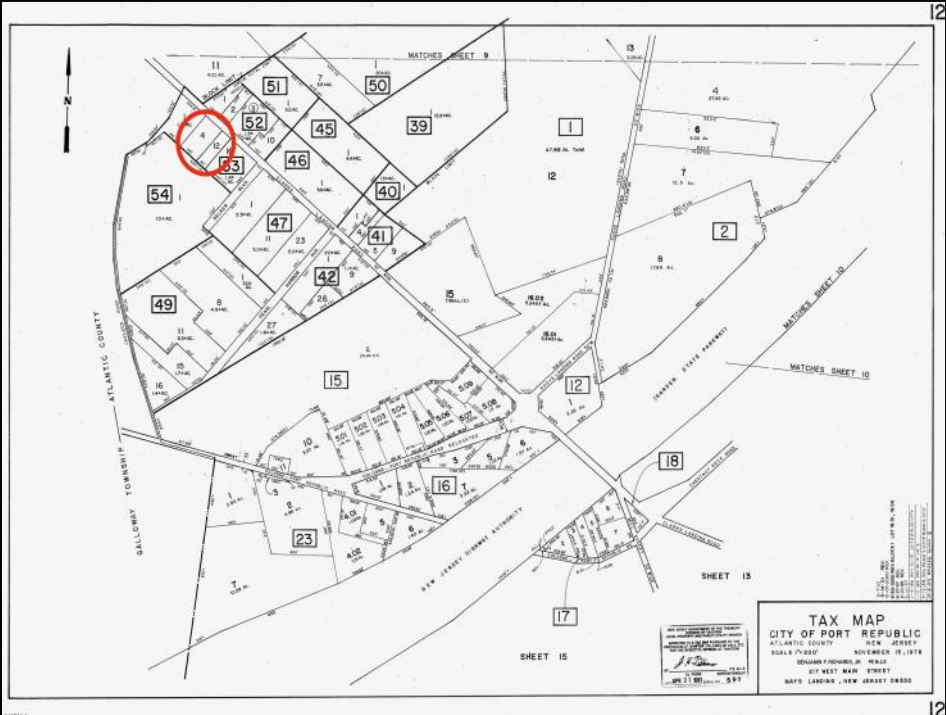

00 Clarks Landing  
Port Republic, NJ 08241

Asking \$99,000.00

### COMMENTS

Port Republic - Great location and a rare find! 2 contiguous lots on Clarks Landing Road. Lots equal 1.43 acres. Lot #4 - 160 ft. frontage. Lot #12 - 80 ft. frontage. Depth is 260ft. Wooded, All approvals including Pinelands, Zoning solely the responsibility of the buyer. Great opportunity for builder/investor or homeowner.