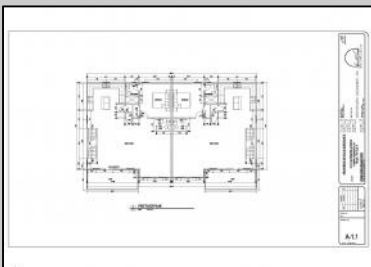

**117 Rochester #B  
Lower Township, NJ 08260**

**Asking \$1,299,000.00**

**COMMENTS**

Do not miss out on your opportunity to own this magnificent home developed by Jersey Development Group! This new construction townhome with PRIVATE POOL is located in the always sought-after Diamond Beach! A well thought out floor plan the home consists of 4 spacious bedrooms plus den, 3.5 baths with 2 ensuites, an expansive style area, a garage and tons of storage. Perfect for entertaining all your company "down the shore"! The first level will offer an open concept living area complimented by a large modern kitchen with granite countertops, custom tile backsplash and large center island with stainless appliances. The adjacent dining and living areas will be accented with custom trim throughout, vinyl plank floors, access to a spacious covered deck and powder room for convenience. The smaller of the 2 ensuites is on this level and will have a large double door closet, and custom tile shower with glass enclosure. The second level will offer the larger ensuite with a walk-in closet, access to a private deck, and a spacious bathroom with double sink and custom tile shower with glass enclosure. There are 2 additional guest bedrooms and a den, as well as another large full bath located in the hall with bathtub, and a laundry closet suitable for full size washer/dryer. Additional features include dual zone HVAC, tankless hot water heater, and vinyl plank flooring throughout all the living areas and hallways, with carpet in the bedrooms. The exterior will be complemented by a totally maintenance free exterior, garage with storage room for all your beach gear, parking pad, outdoor shower and vinyl privacy fence surrounding the property making your rear yard and POOL your own private oasis! Purchase this "gem" early to be part