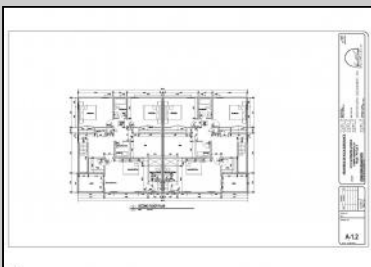

**117 Rochester #B  
Lower Township, NJ 08260**

**Asking \$1,299,000.00**

**COMMENTS**

Do not miss out on your opportunity to own this magnificent home developed by Jersey Development Group! This new construction townhome with PRIVATE POOL is located in the always sought-after Diamond Beach! A well thought out floor plan the home consists of 4 spacious bedrooms plus den, 3.5 baths with 2 ensuites, an expansive style area, a garage and tons of storage. Perfect for entertaining all your company "down the shore"! The first level will offer an open concept living area complimented by a large modern kitchen with granite countertops, custom tile backsplash and large center island with stainless appliances. The adjacent dining and living areas will be accented with custom trim throughout, vinyl plank floors, access to a spacious covered deck and powder room for convenience. The smaller of the 2 ensuites is on this level and will have a large double door closet, and custom tile shower with glass enclosure. The second level will offer the larger ensuite with a walk-in closet, access to a private deck, and a spacious bathroom with double sink and custom tile shower with glass enclosure. There are 2 additional guest bedrooms and a den, as well as another large full bath located in the hall with bathtub, and a laundry closet suitable for full size washer/dryer. Additional features include dual zone HVAC, tankless hot water heater, and vinyl plank flooring throughout all the living areas and hallways, with carpet in the bedrooms. The exterior will be complemented by a totally maintenance free exterior, garage with storage room for all your beach gear, parking pad, outdoor shower and vinyl privacy fence surrounding the property making your rear yard and POOL your own private oasis! Purchase this "gem" early to be part