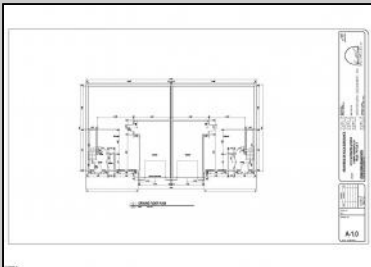

**117 Rochester #B  
Lower Township, NJ 08260**

**Asking \$1,299,000.00**

**COMMENTS**

Do not miss out on your opportunity to own this magnificent home developed by Jersey Development Group! This new construction townhome with PRIVATE POOL is located in the always sought-after Diamond Beach! A well thought out floor plan the home consists of 4 spacious bedrooms plus den, 3.5 baths with 2 ensuites, an expansive style area, a garage and tons of storage. Perfect for entertaining all your company "down the shore"! The first level will offer an open concept living area complimented by a large modern kitchen with granite countertops, custom tile backsplash and large center island with stainless appliances. The adjacent dining and living areas will be accented with custom trim throughout, vinyl plank floors, access to a spacious covered deck and powder room for convenience. The smaller of the 2 ensuites is on this level and will have a large double door closet, and custom tile shower with glass enclosure. The second level will offer the larger ensuite with a walk-in closet, access to a private deck, and a spacious bathroom with double sink and custom tile shower with glass enclosure. There are 2 additional guest bedrooms and a den, as well as another large full bath located in the hall with bathtub, and a laundry closet suitable for full size washer/dryer. Additional features include dual zone HVAC, tankless hot water heater, and vinyl plank flooring throughout all the living areas and hallways, with carpet in the bedrooms. The exterior will be complemented by a totally maintenance free exterior, garage with storage room for all your beach gear, parking pad, outdoor shower and vinyl privacy fence surrounding the property making your rear yard and POOL your own private oasis! Purchase this "gem" early to be part