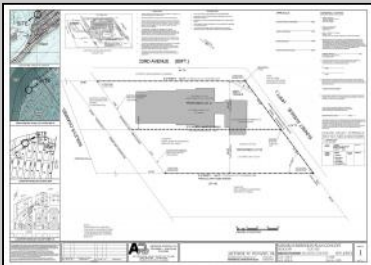

Berger Realty

Since 1928

Berger Realty, Inc.
3160 Asbury Avenue
Ocean City, NJ 08226
1-877-237-4371 / 609-399-0076
info@bergerrealty.com

3209 Sunset Ave
Longport, NJ 08403

Asking \$6,999,000.00

COMMENTS

RARE FIND! Building lot on the Open Bay in Longport! 6800sf lot area...Build approx. 5000 square foot custom home to your exact specifications. Riparian right for dock. Call for full details

PROPERTY DETAILS